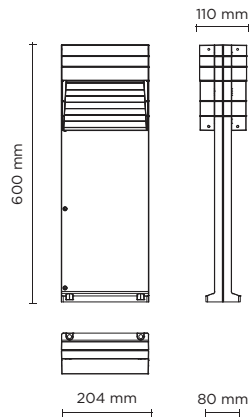

608002

SURF BOLLARD 02 SQUARE

600 mm height bollard, square shape, for outdoor surface installation, floor washer 2x180° light distribution, phosphochromatised and polyester powder coated die-cast copper-free aluminium body, frosted glass diffuser, moulded silicone gasket and stainless steel screws. Built-in LED driver 220-240V 50-60Hz, with 2x14 mid-power CREE XH-G LED. IP65 rating.

Technical features

Technical data

| | |
|--------------|---|
| Wattage | 16 WATT |
| IP Rating | IP65 |
| IK Rating | IK08 |
| Material | High corrosion resistance die-cast copper-free aluminum body and frame. |
| Coating | Polyester powder coating with phosphochromating pre-finish |
| Light source | NR. 2 x 14 x CREE XH-G LED |
| Screws | Stainless steel |
| Transformer | Electronic power supply 220/240V 50/60Hz built-in |
| Gasket | Silicone rubber |
| Glass | Tempered |
| Gross weight | 6,00 Kg |

| light source | light beam options | lumen output (lm) | lumin. efficacy (lm/w) |
|--------------------------|---|-------------------|------------------------|
| 3000°K warm-white | | | |
| mid power led |  floor washer 2x180° | 2 x 650 | 81.25 |